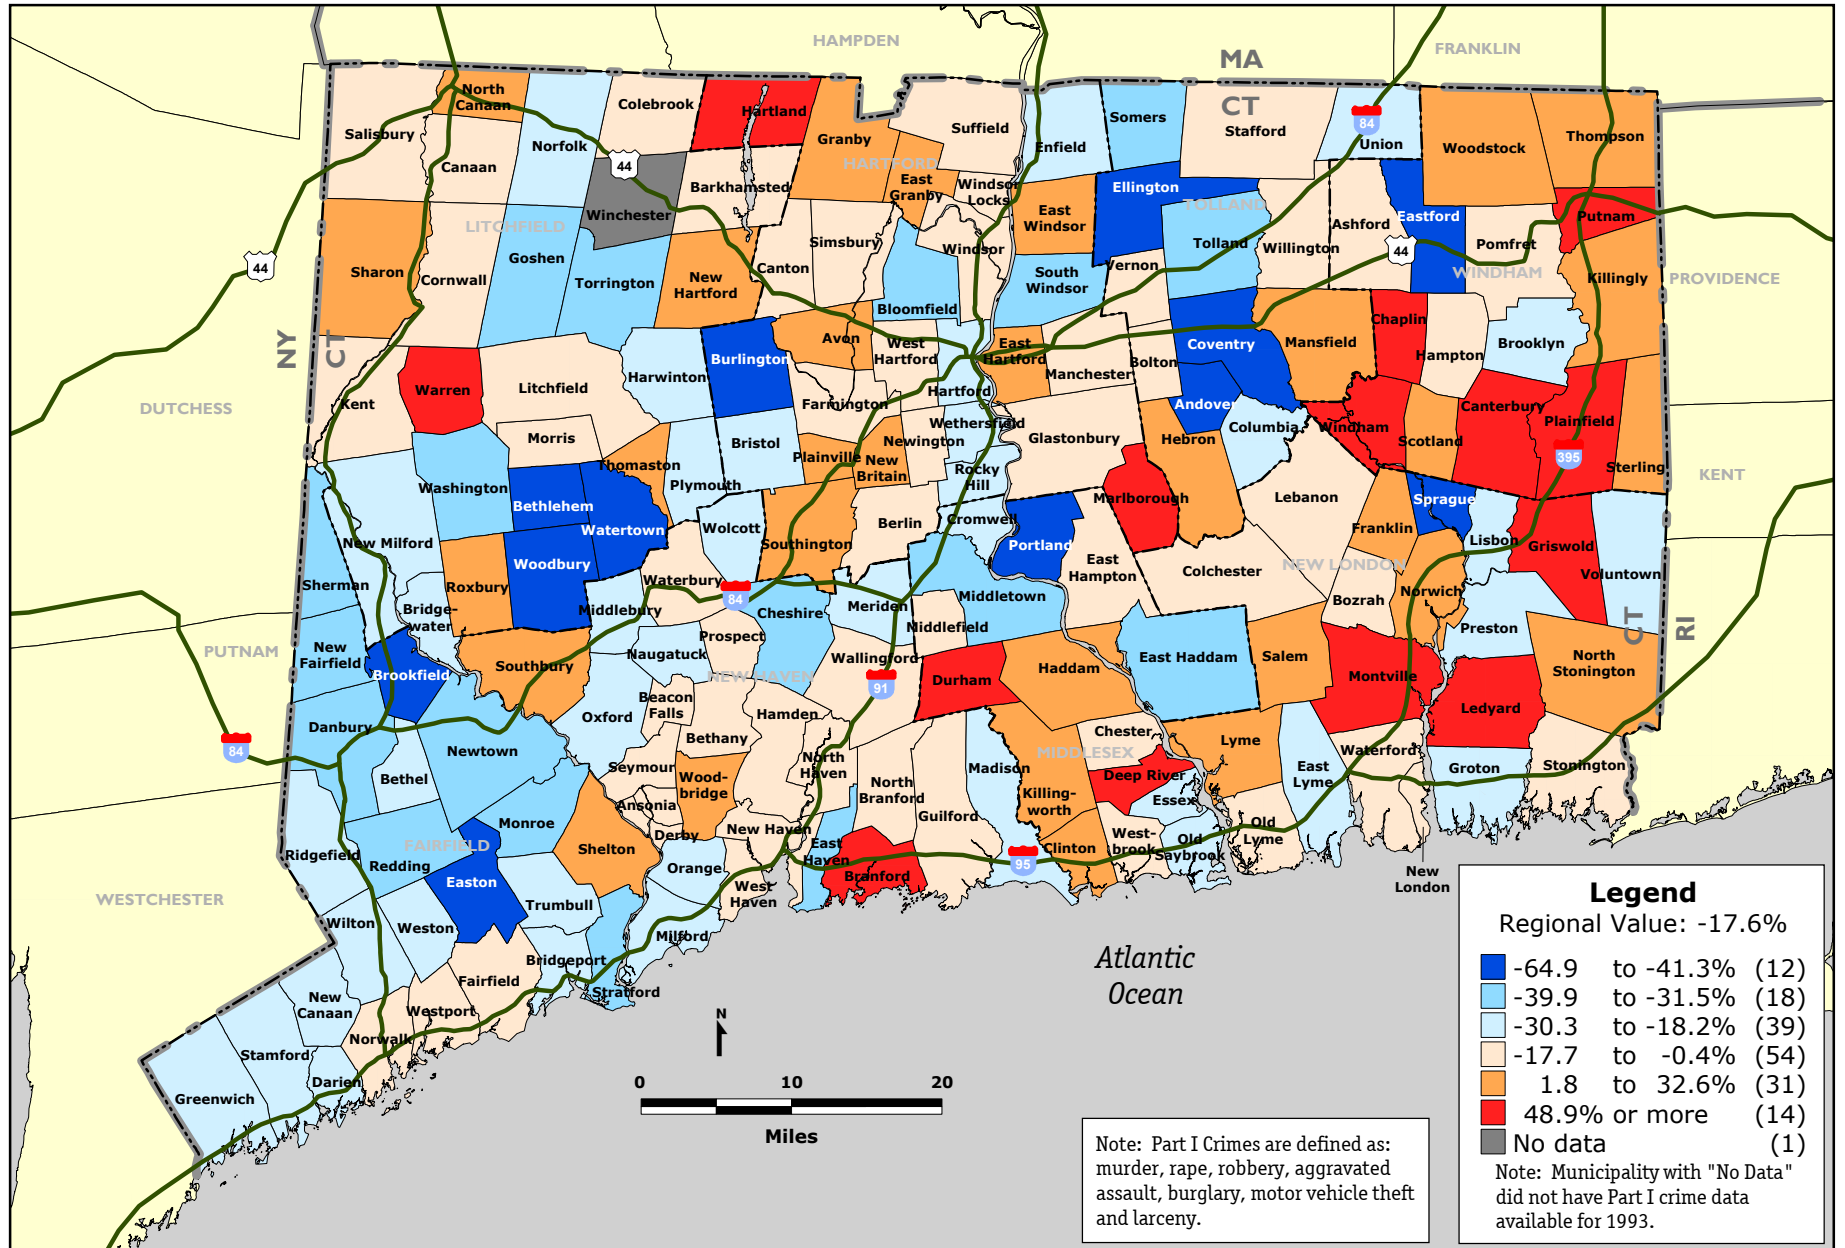

Connecticut: Percentage Change in Part I Crimes per 100,000 Persons by Municipality, 1993-1998

Data Source: Connecticut State Police.