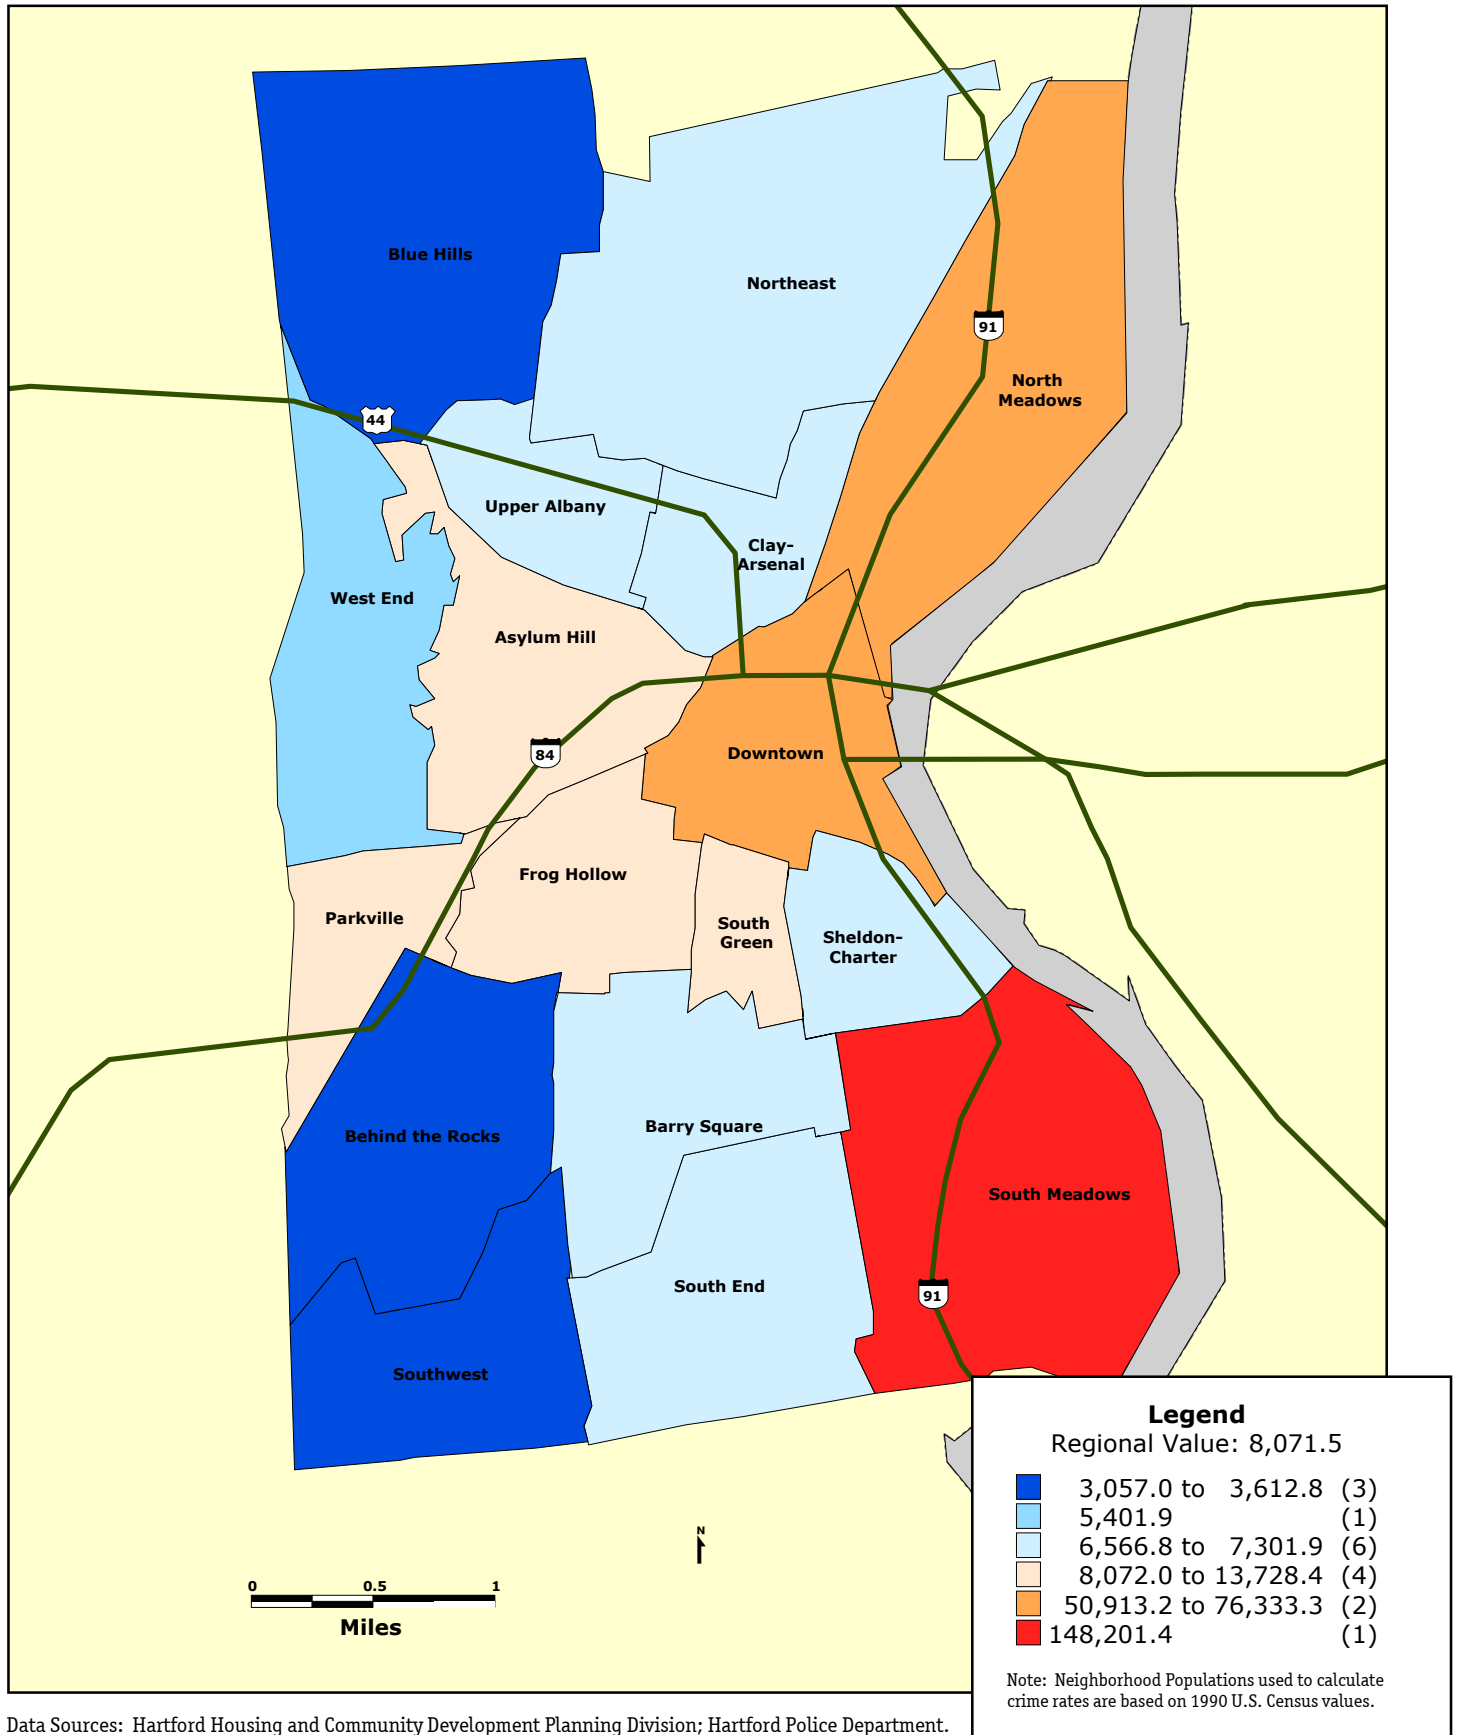

# HARTFORD: Part 1 Crimes per 100,000 Population by Neighborhood, 1999

Data Sources: Hartford Housing and Community Development Planning Division; Hartford Police Department.