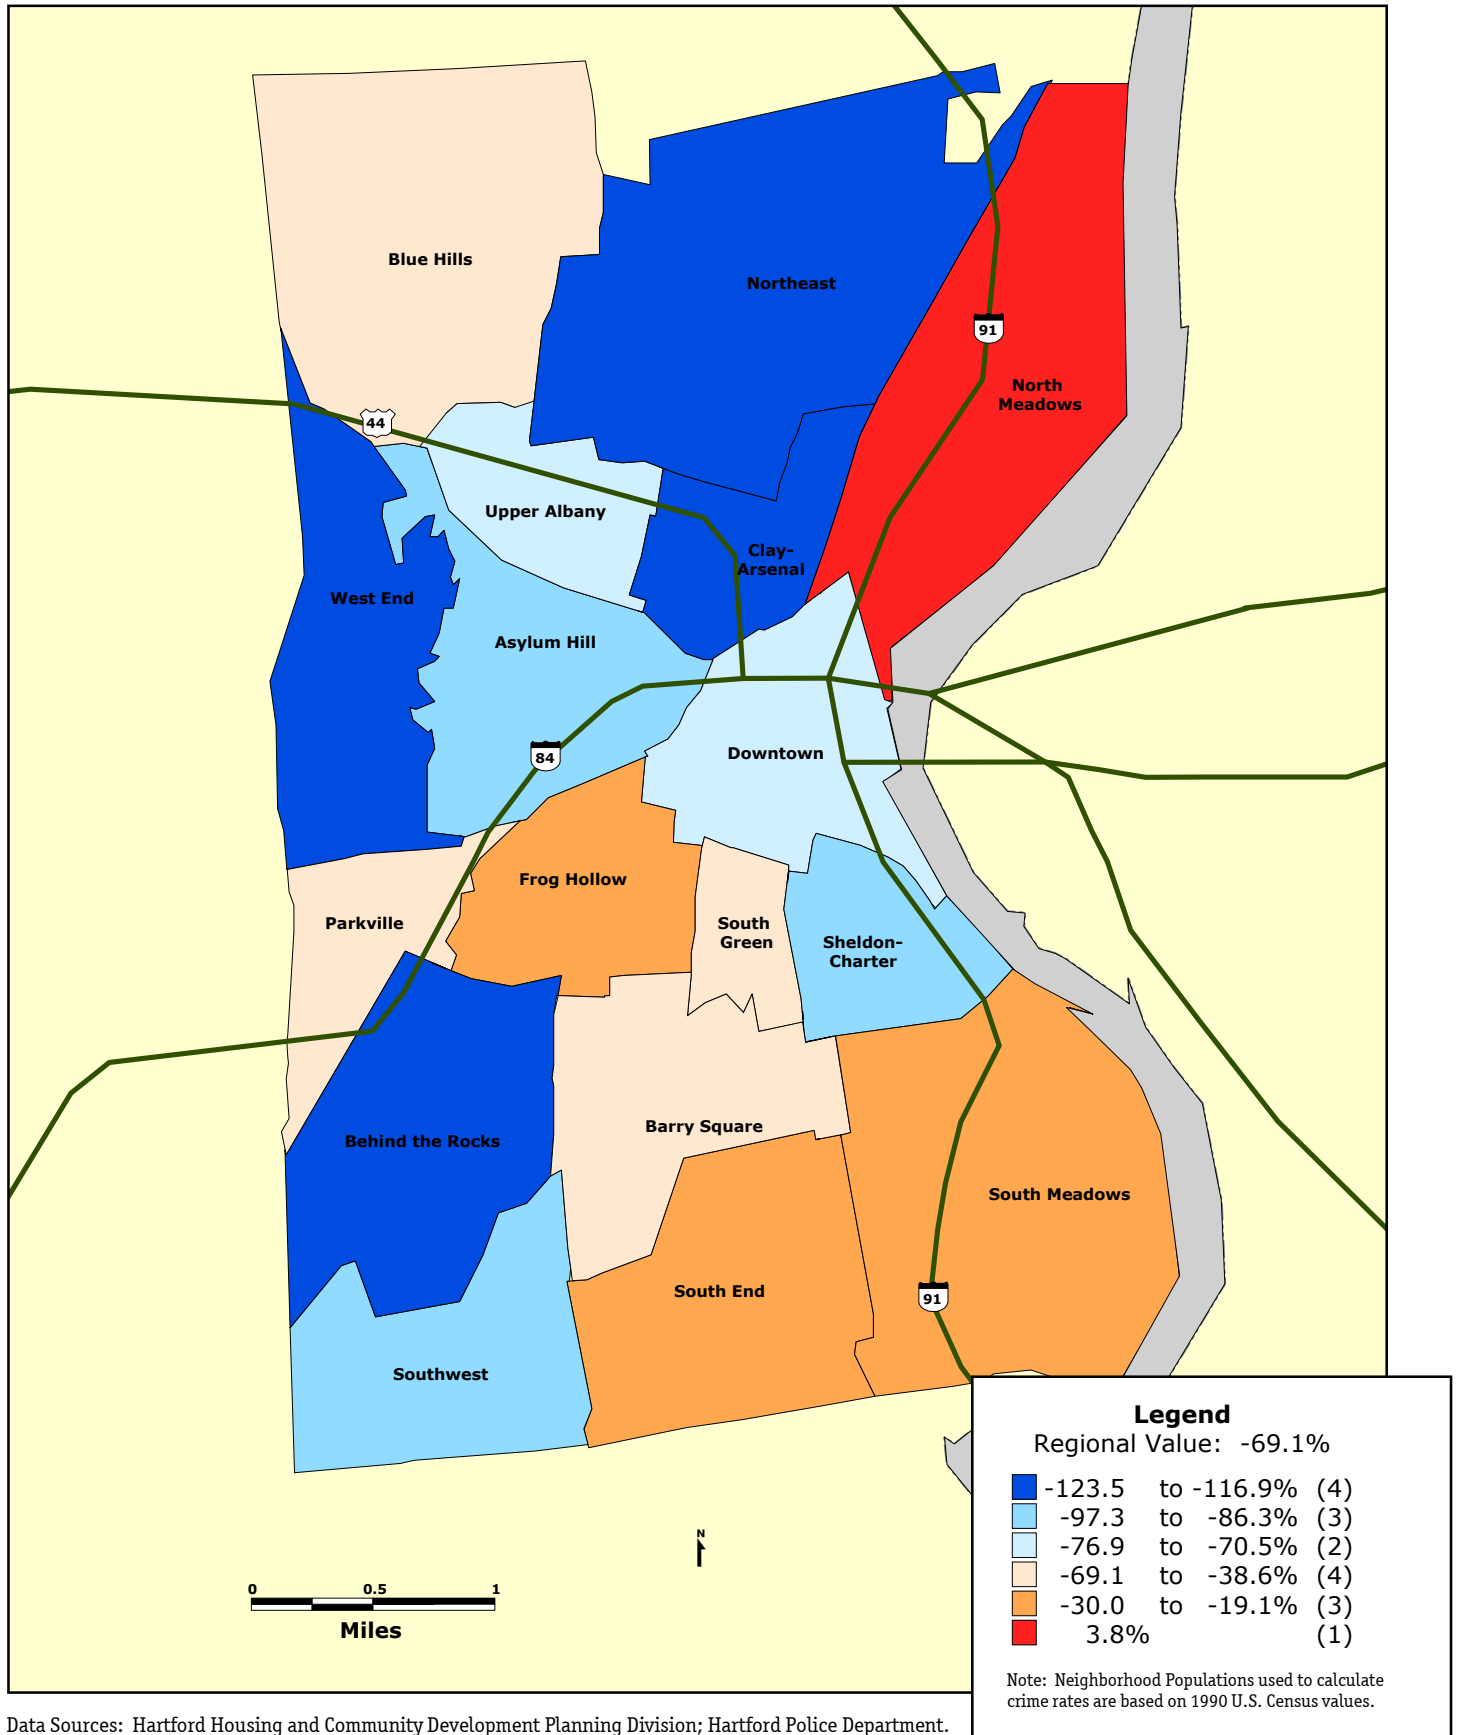

HARTFORD: Percentage Change in Part 1 Crimes per 100,000 Population by Neighborhood, 1993-1999

Data Sources: Hartford Housing and Community Development Planning Division; Hartford Police Department.