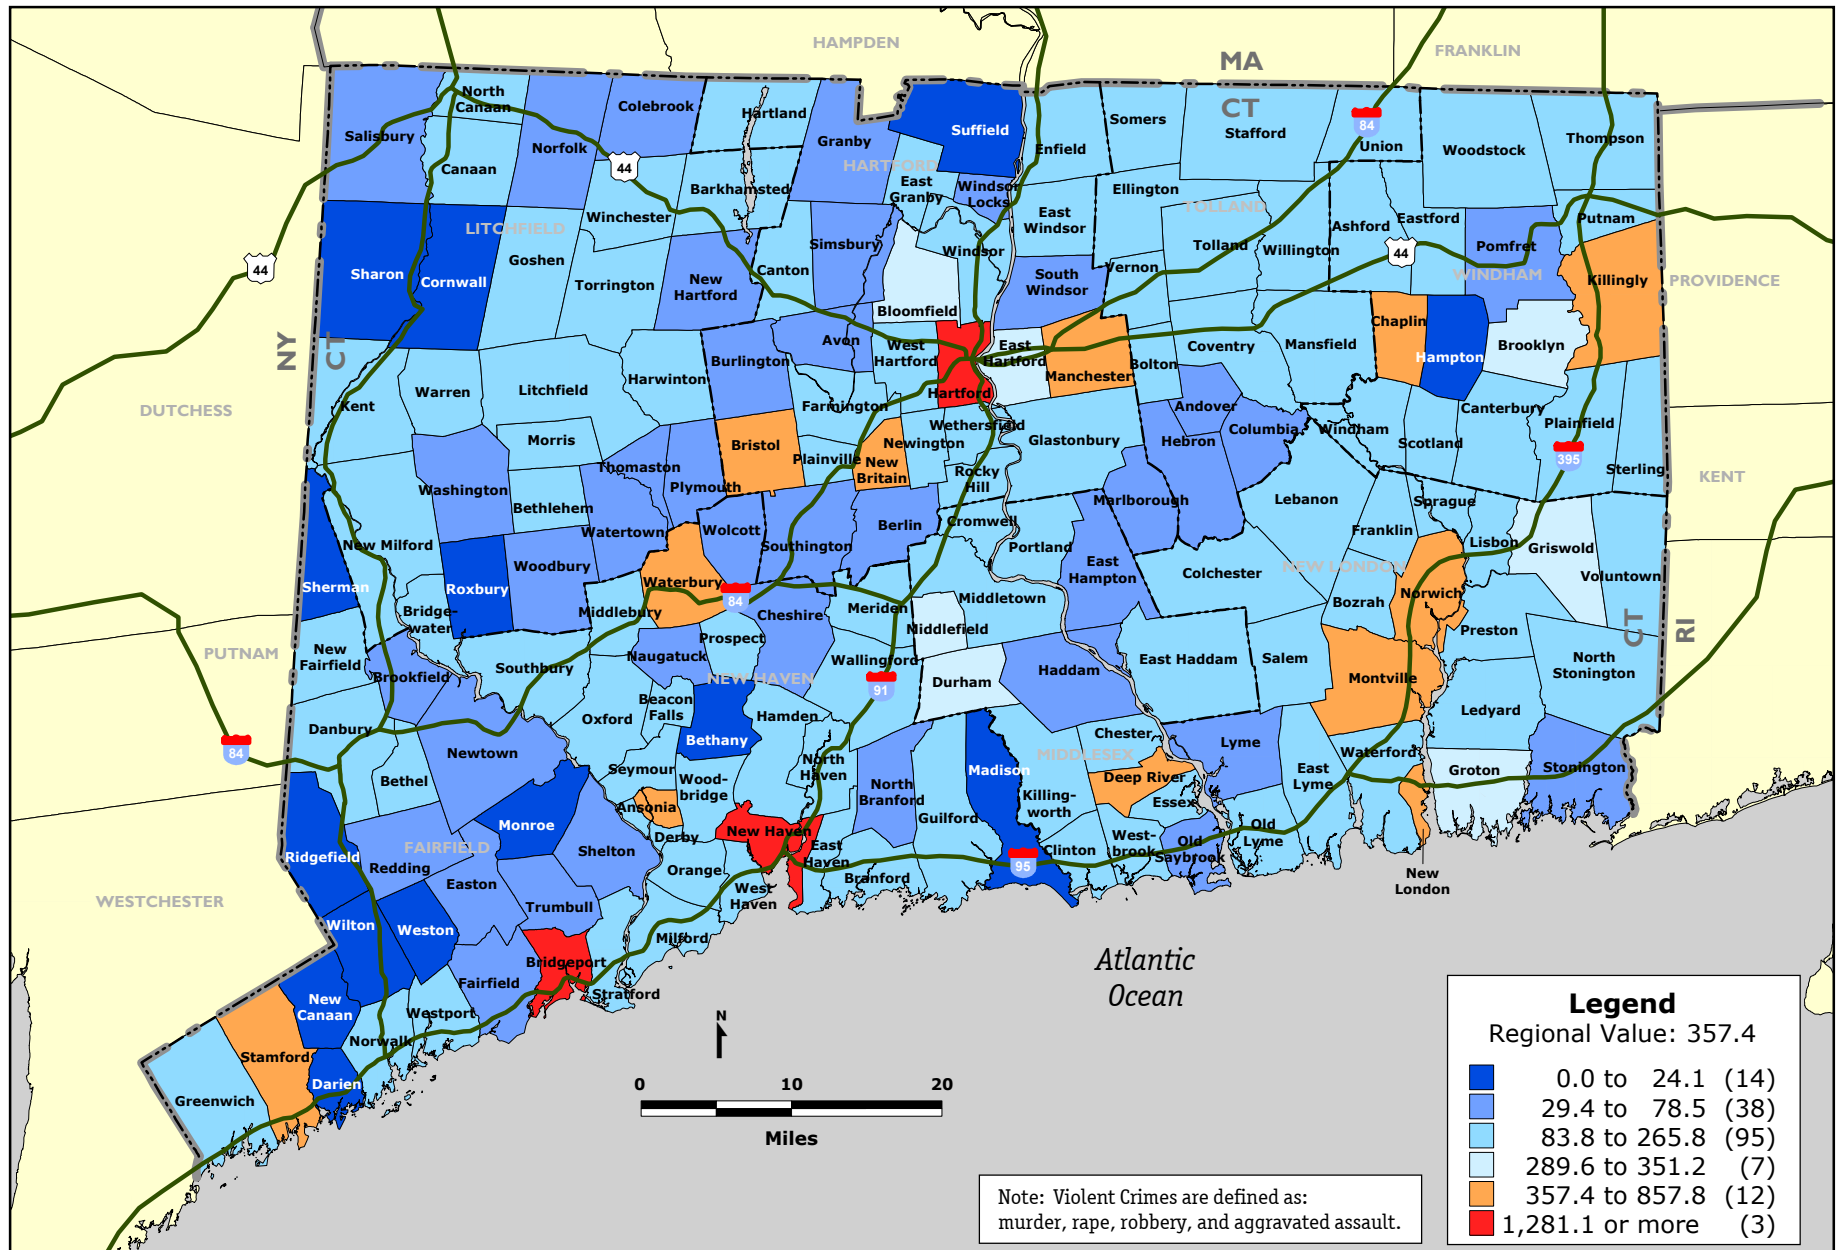

Connecticut: Violent Crimes per 100,000 Persons by Municipality, 1998

Data Source: Connecticut State Police.