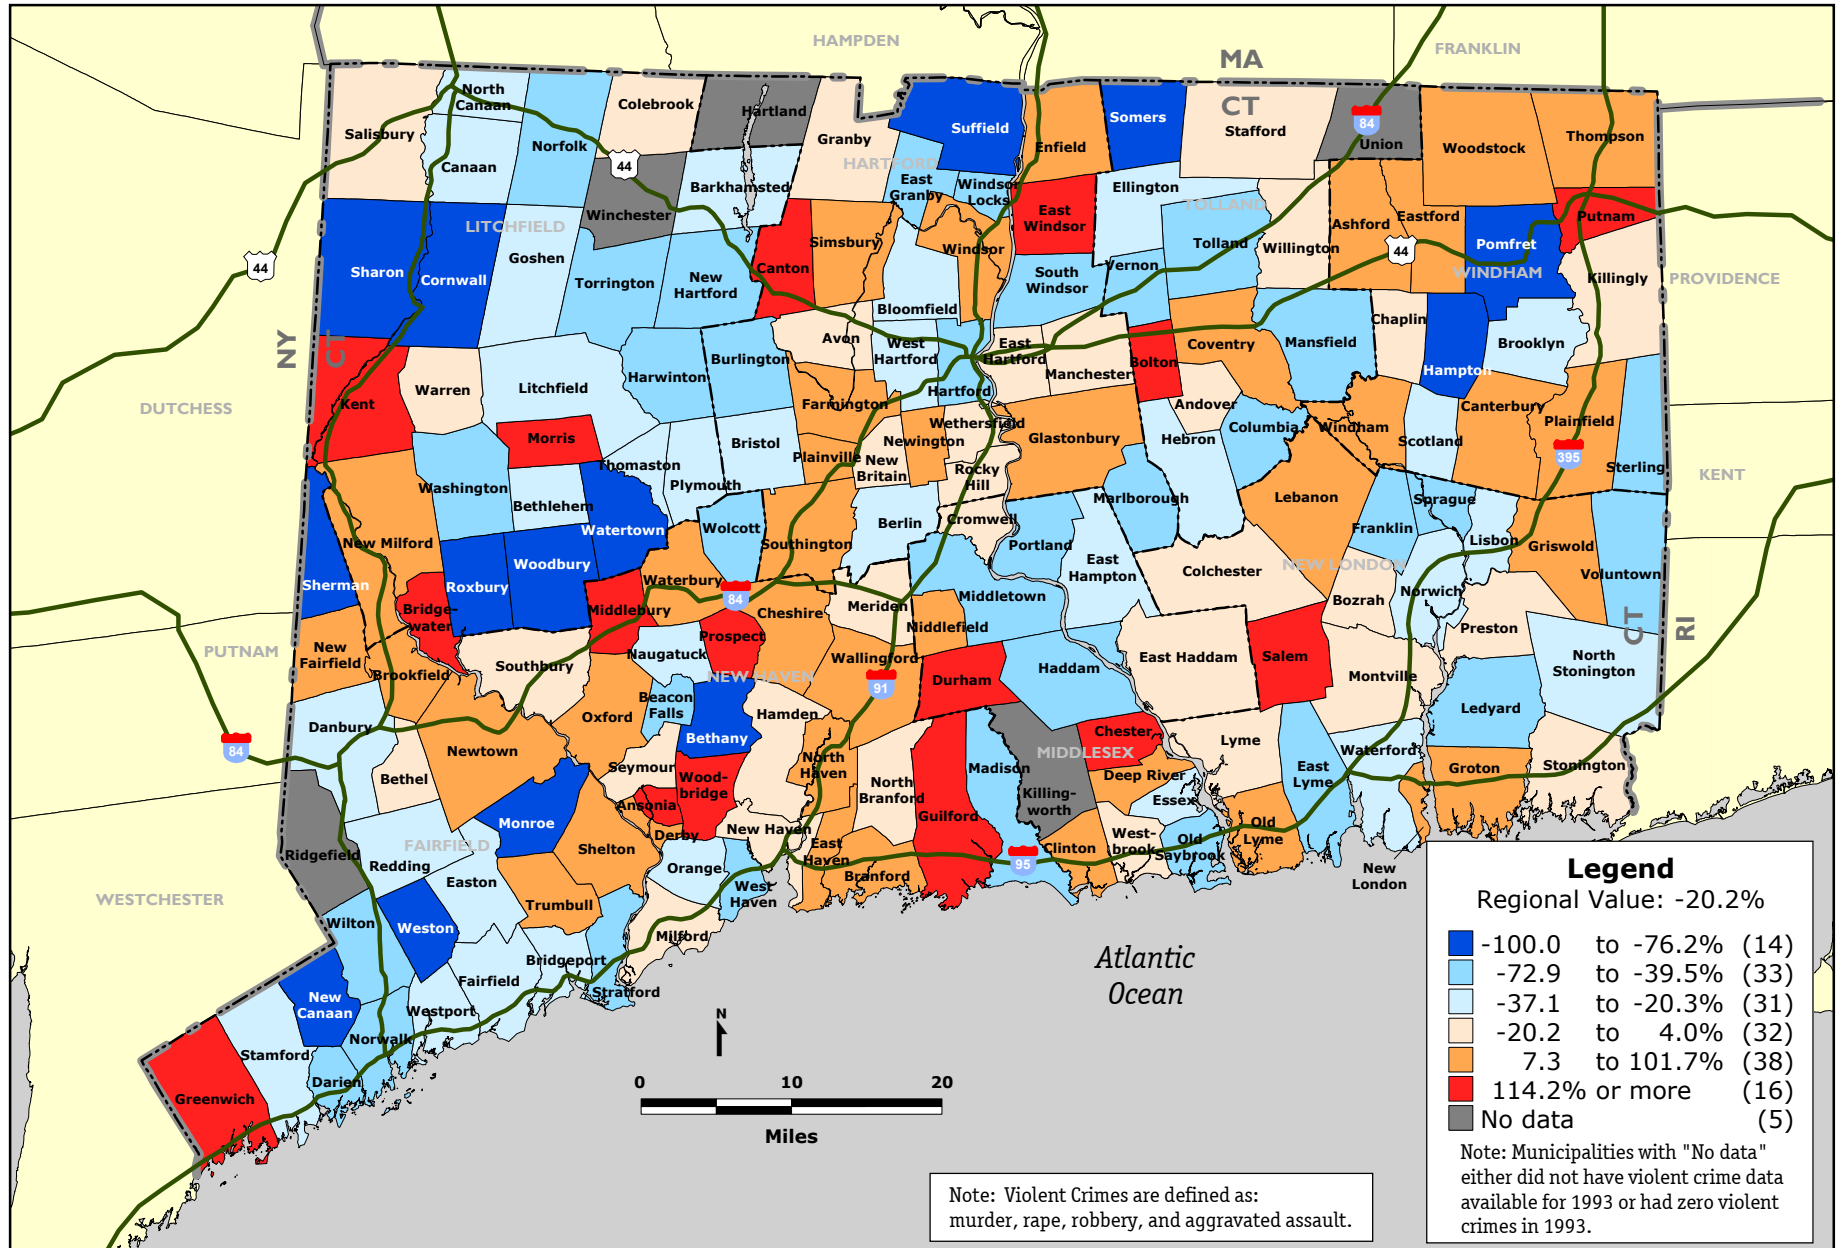

# Connecticut: Percentage Change in Violent Crimes by Municipality, 1993-1998

Data Source: Connecticut State Police.