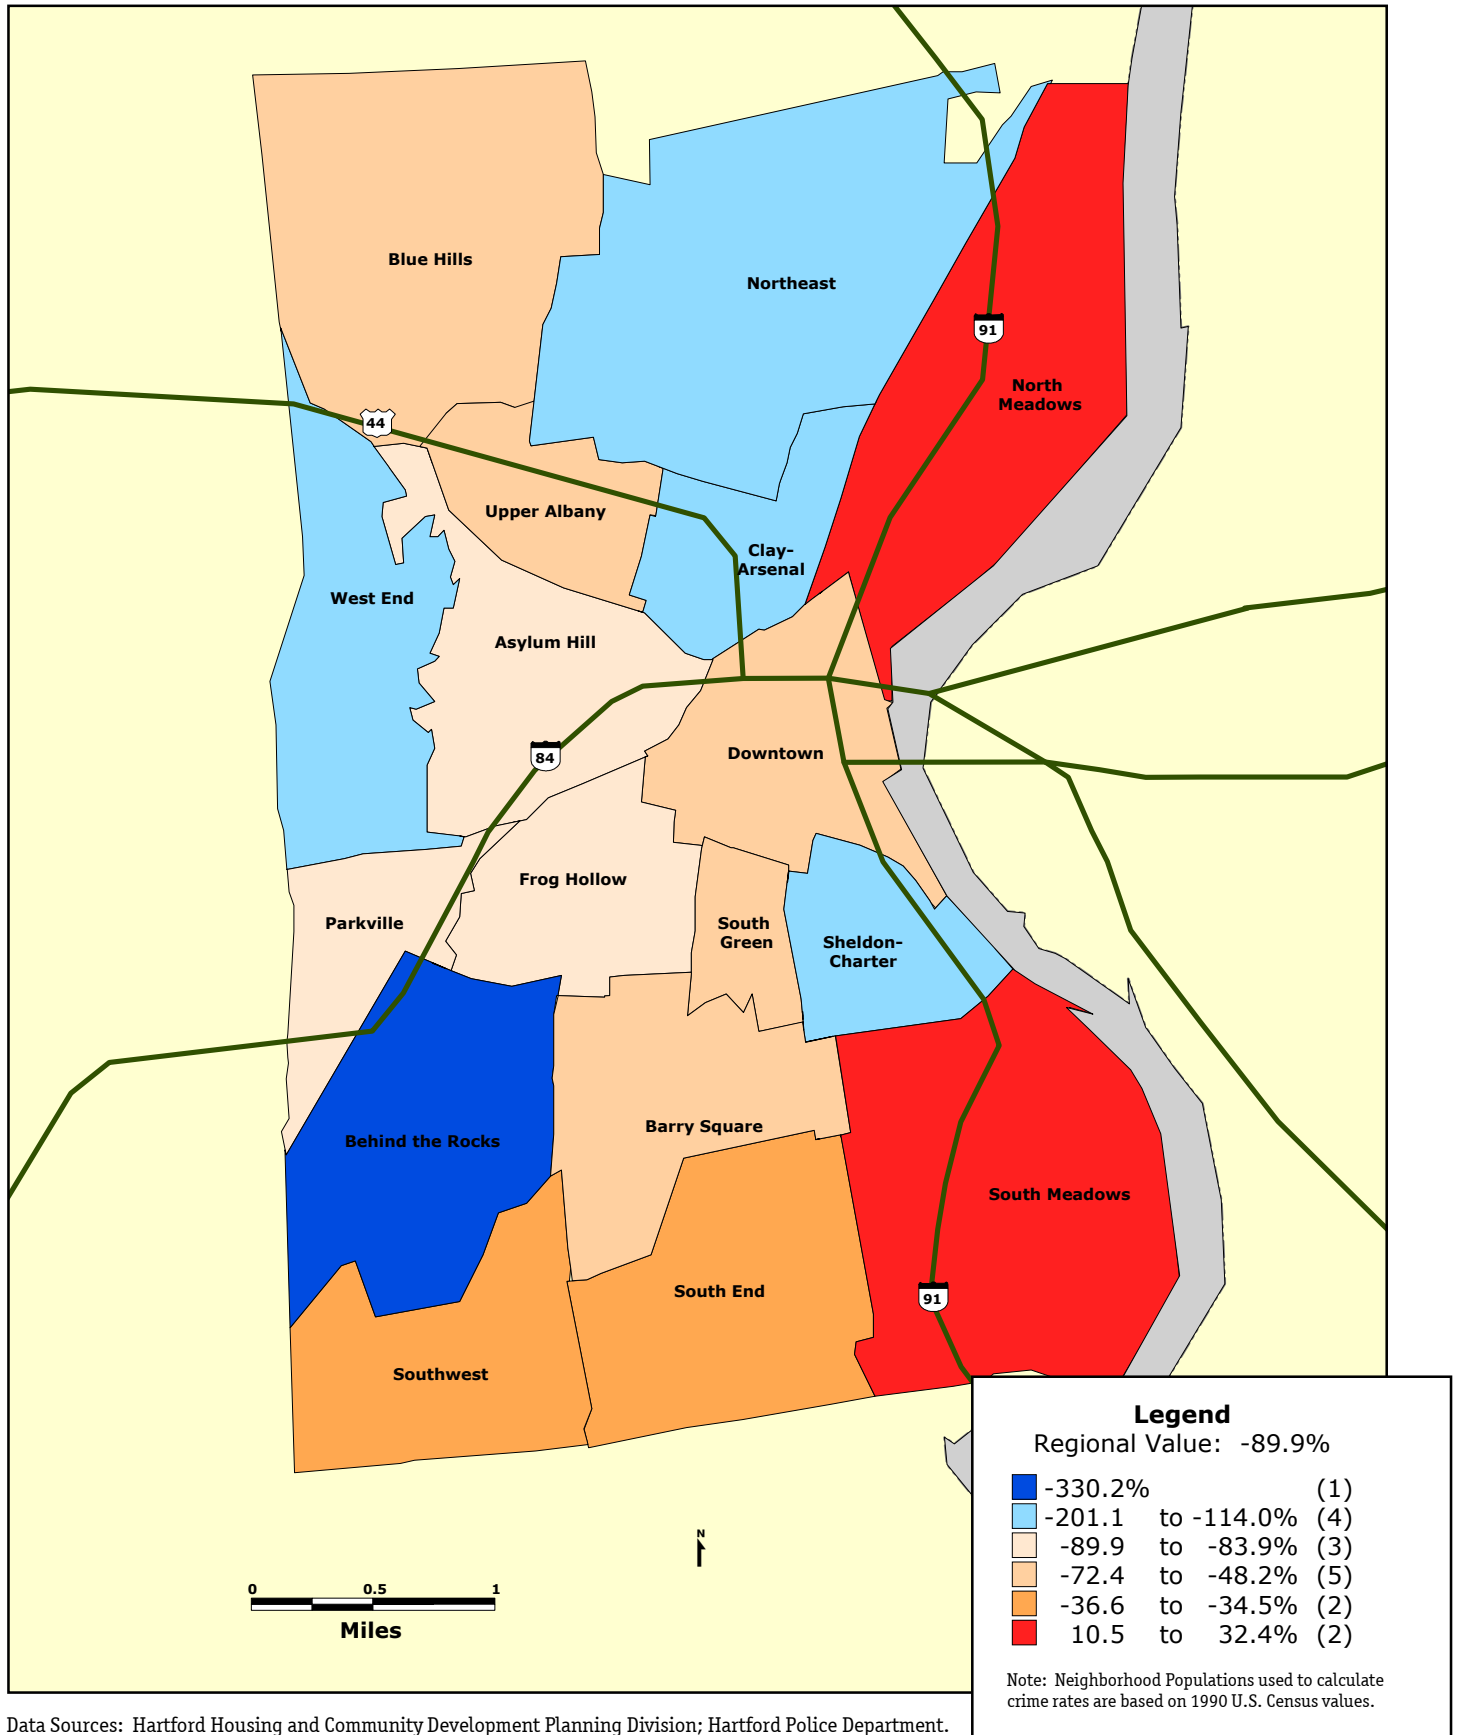

HARTFORD: Percentage Change in Violent Crimes per 100,000 Population by Neighborhood, 1993-1999

Data Sources: Hartford Housing and Community Development Planning Division; Hartford Police Department.