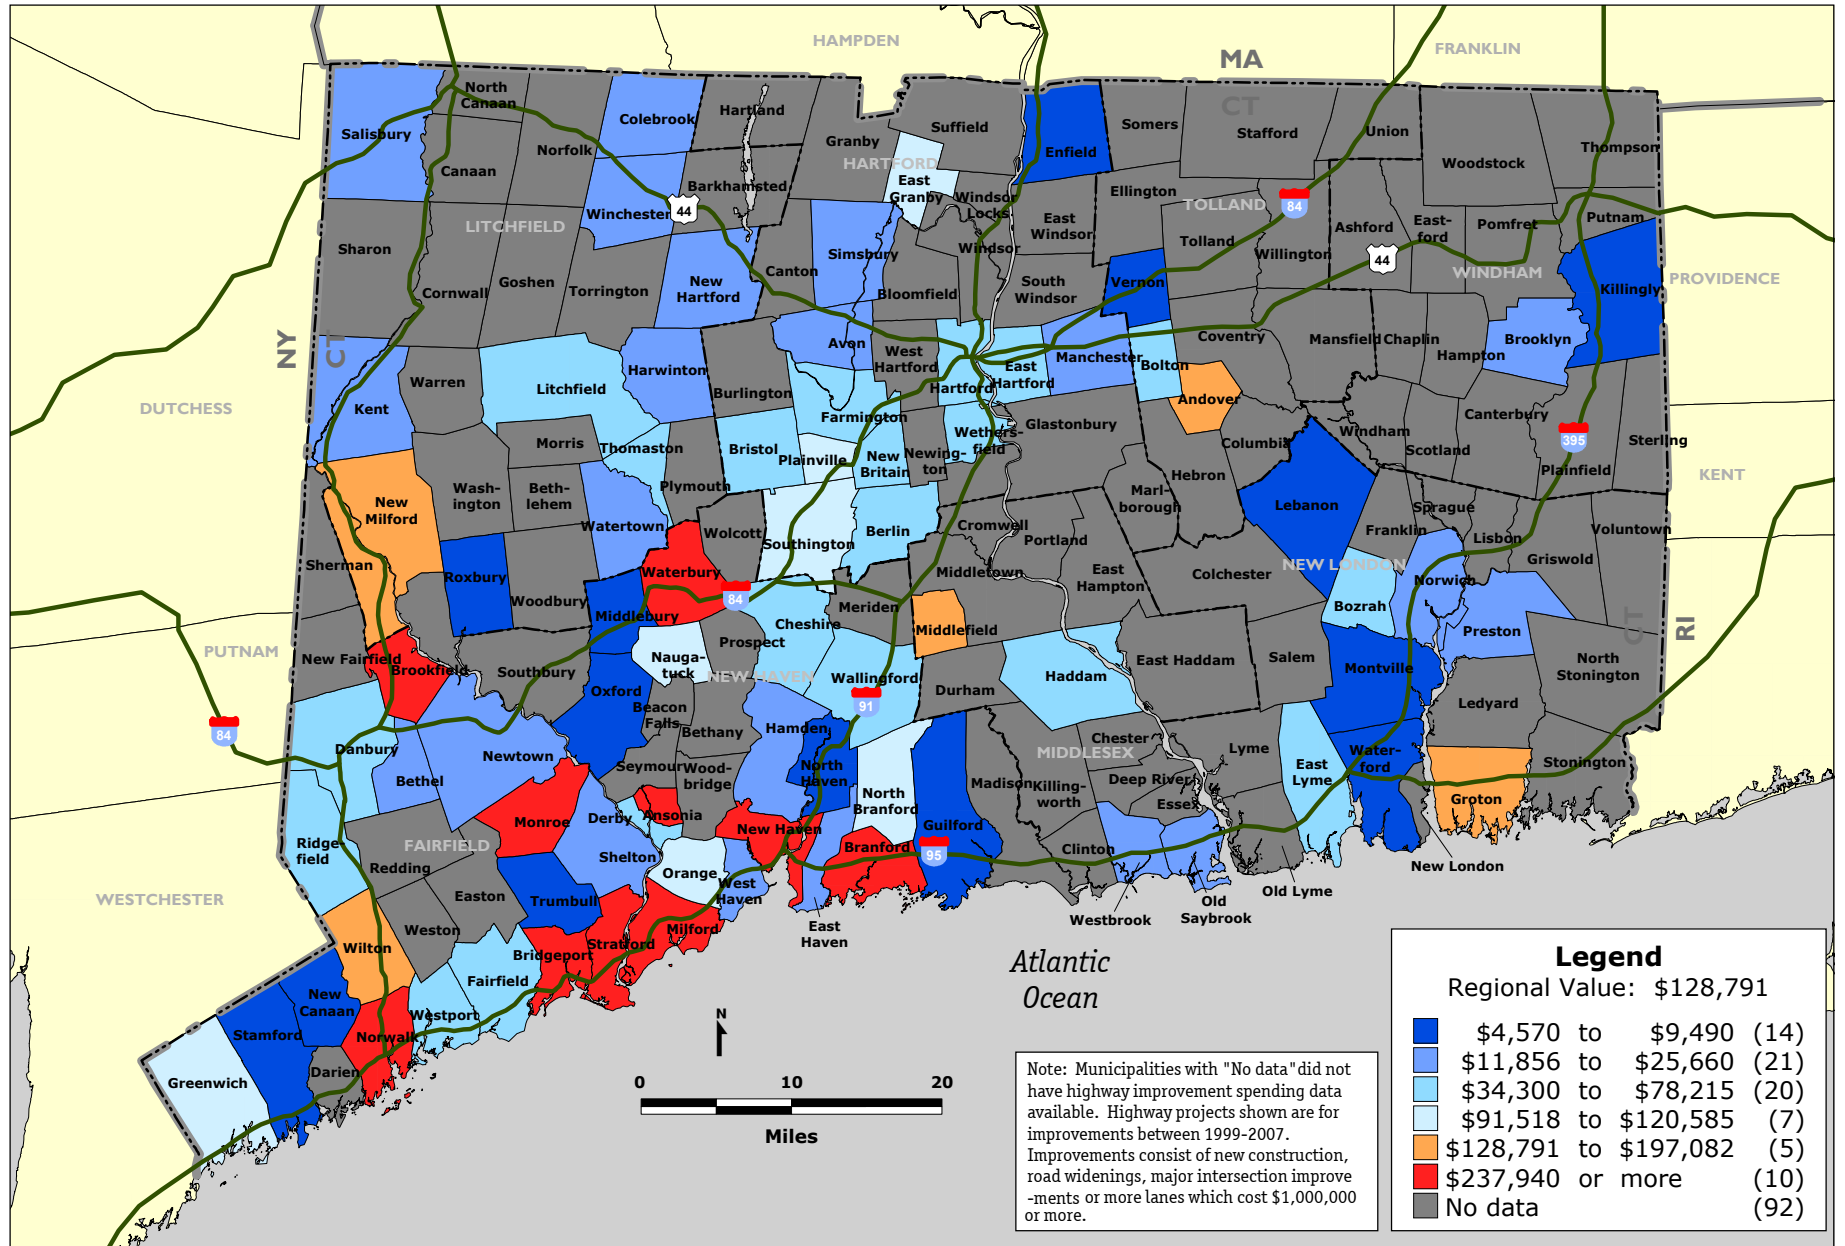

Connecticut: Projected Highway Improvement Spending per lane mile by Municipality, 1999-2007

Data Source: Connecticut Department of Transportation.

Vertical line on the left side of the page.