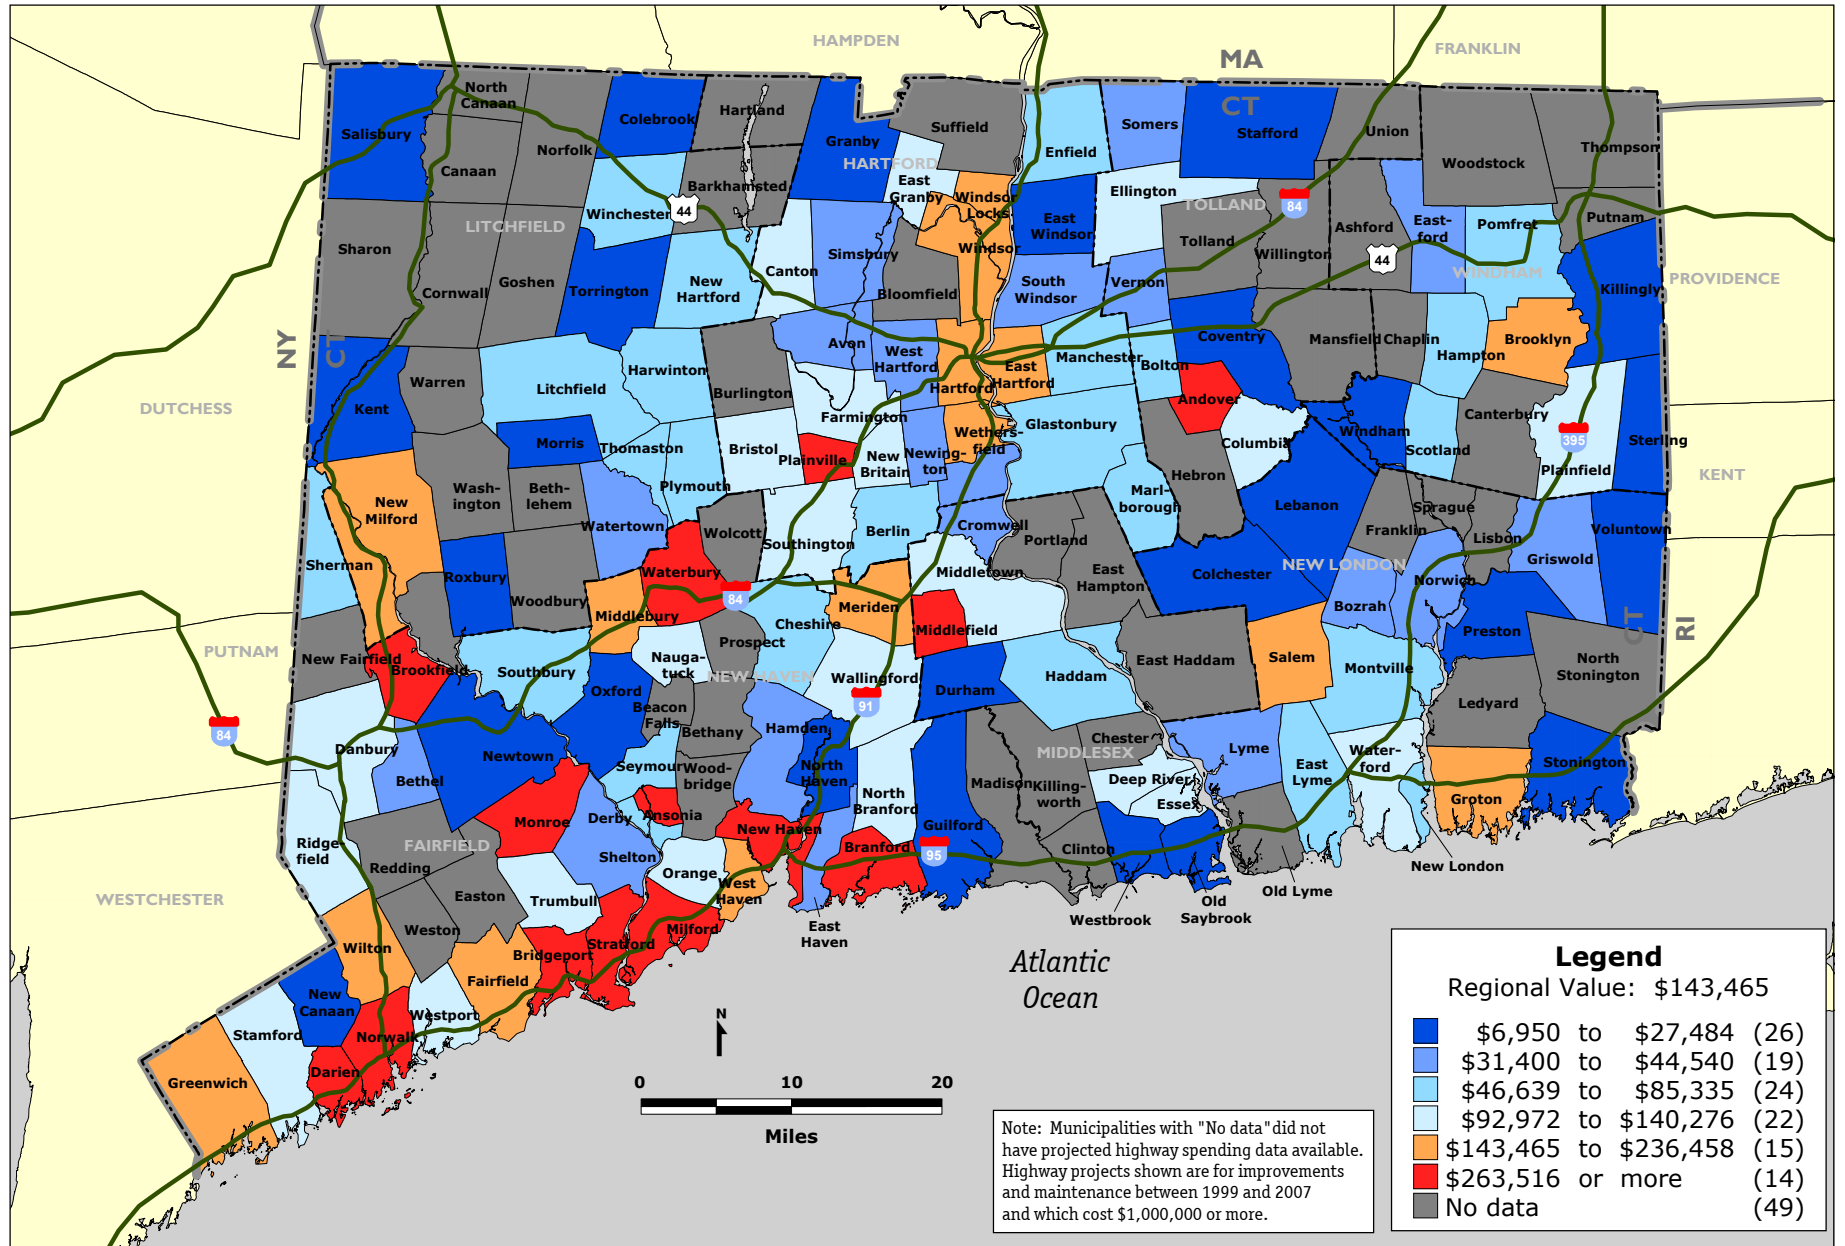

Connecticut: Projected Highway Spending per lane mile by Municipality, 1999-2007

Data Source: Connecticut Department of Transportation.