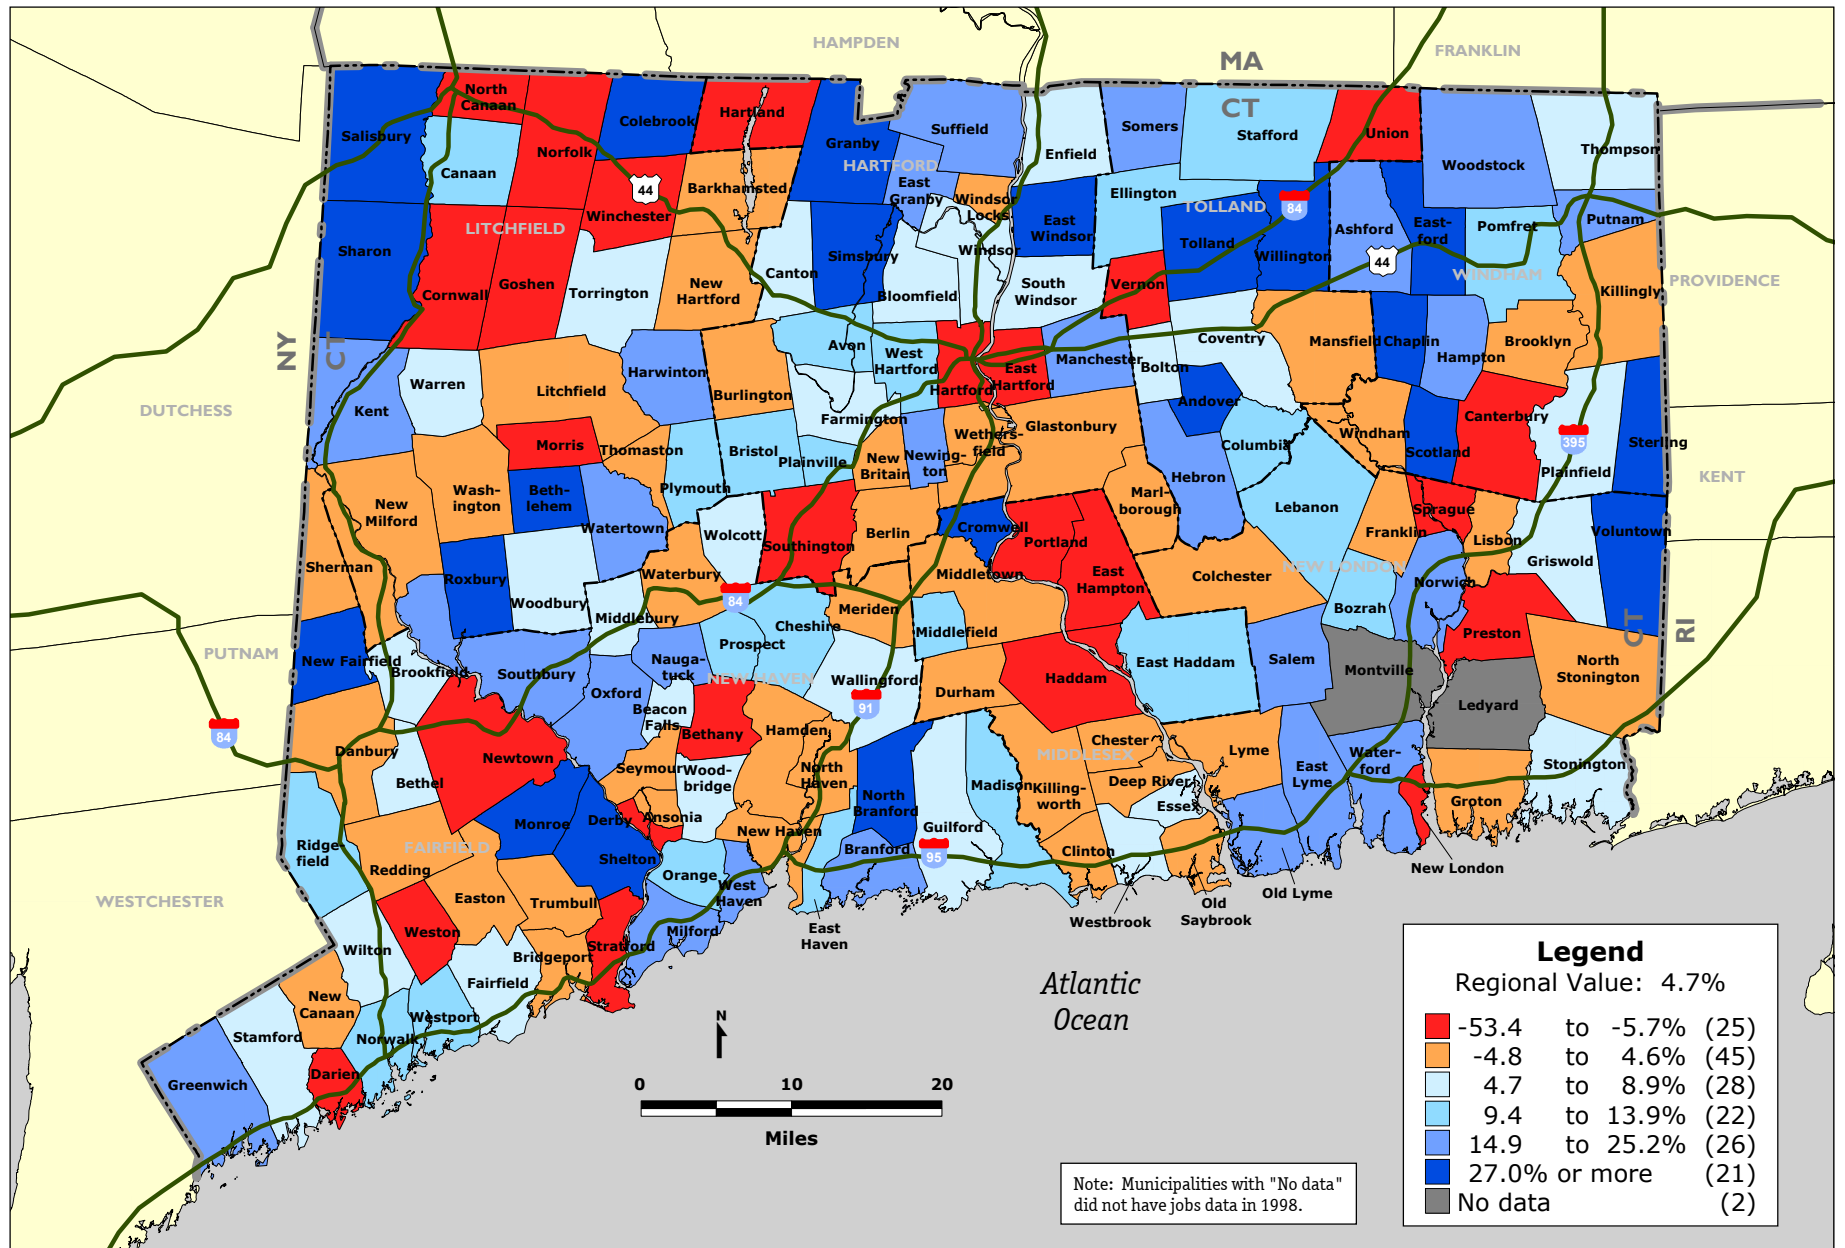

# Connecticut: Percentage Change in Jobs per 100 Persons by Municipality, 1993-1998

Data Source: Connecticut Department of Labor.