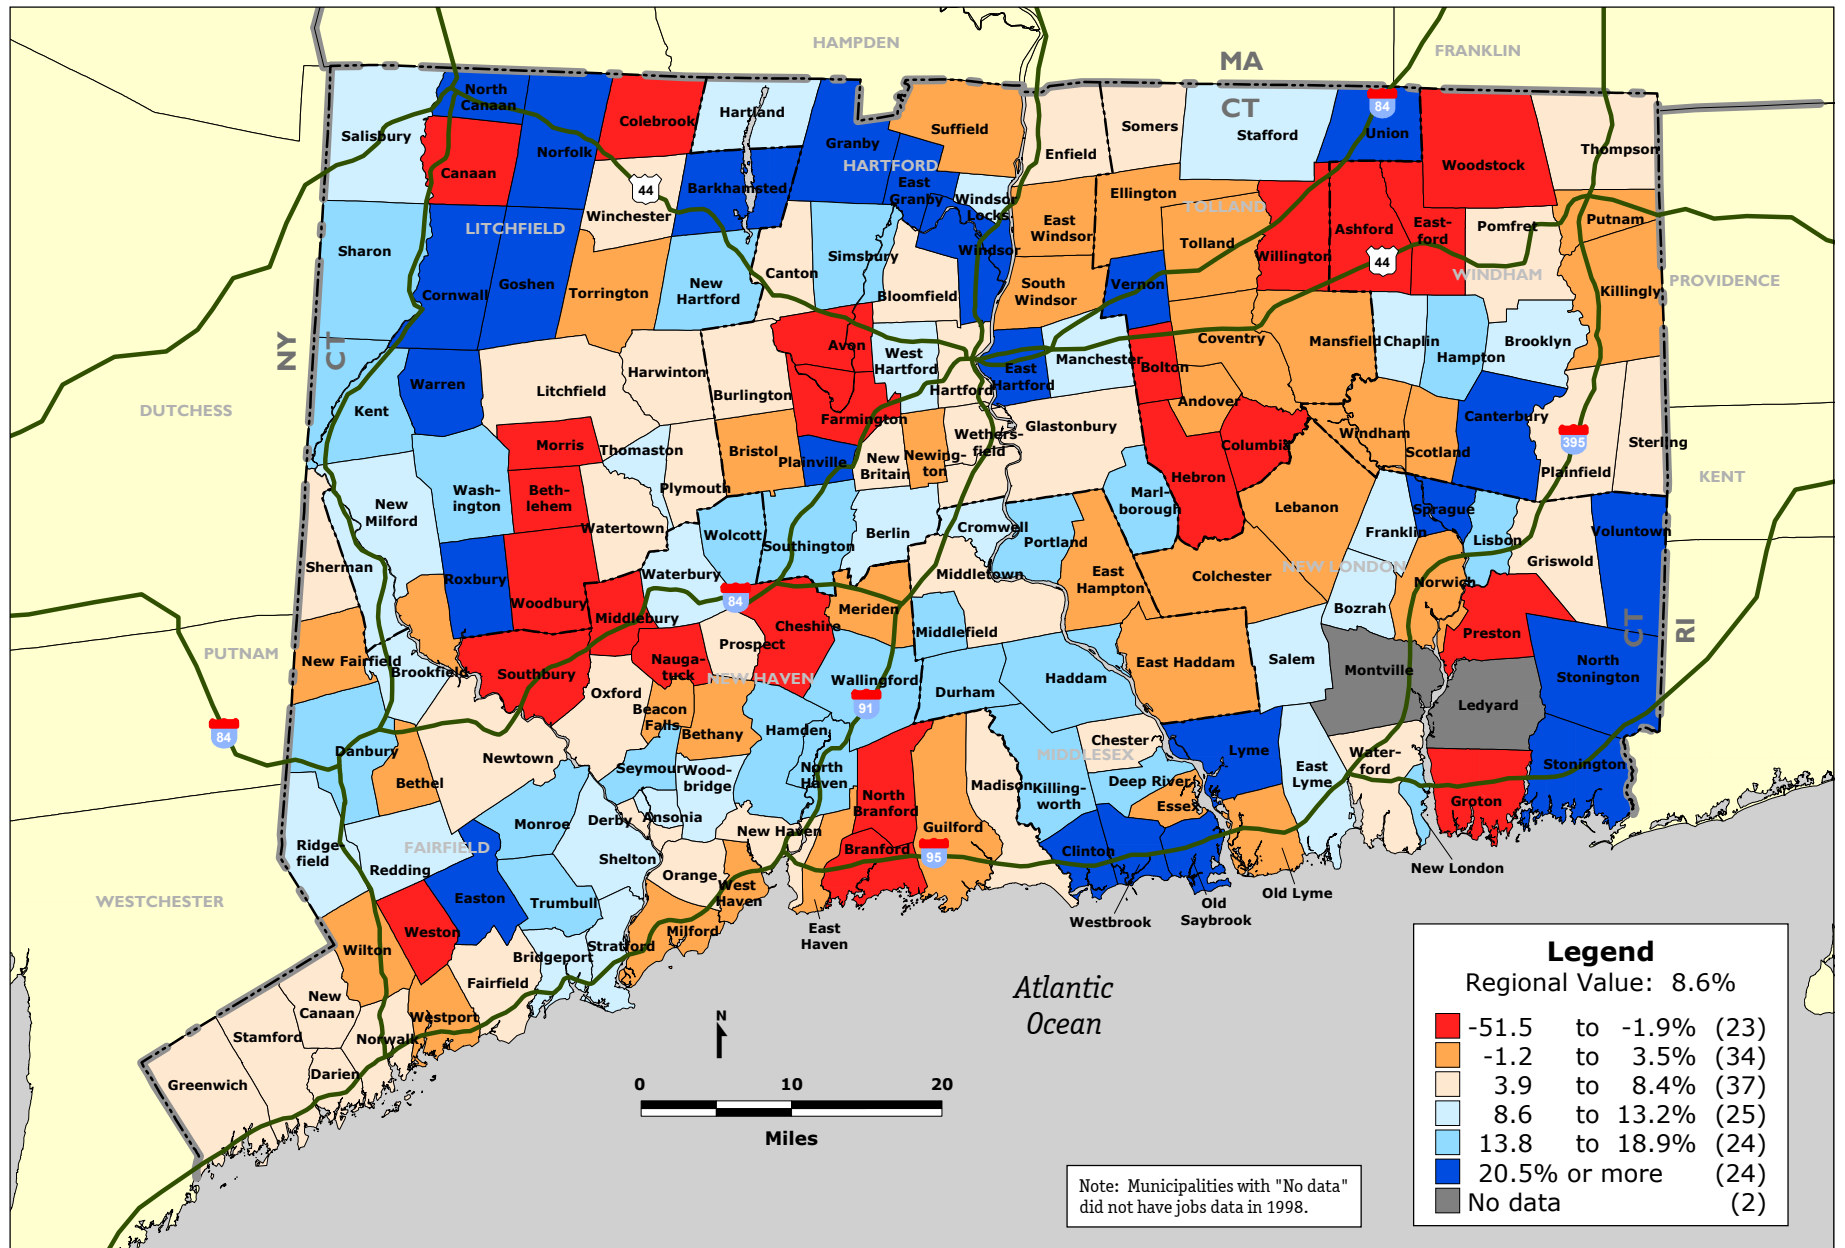

# Connecticut: Projected Percentage Change in Jobs per 100 Persons by Municipality, 1998-2010

Data Source: Connecticut Department of Labor.