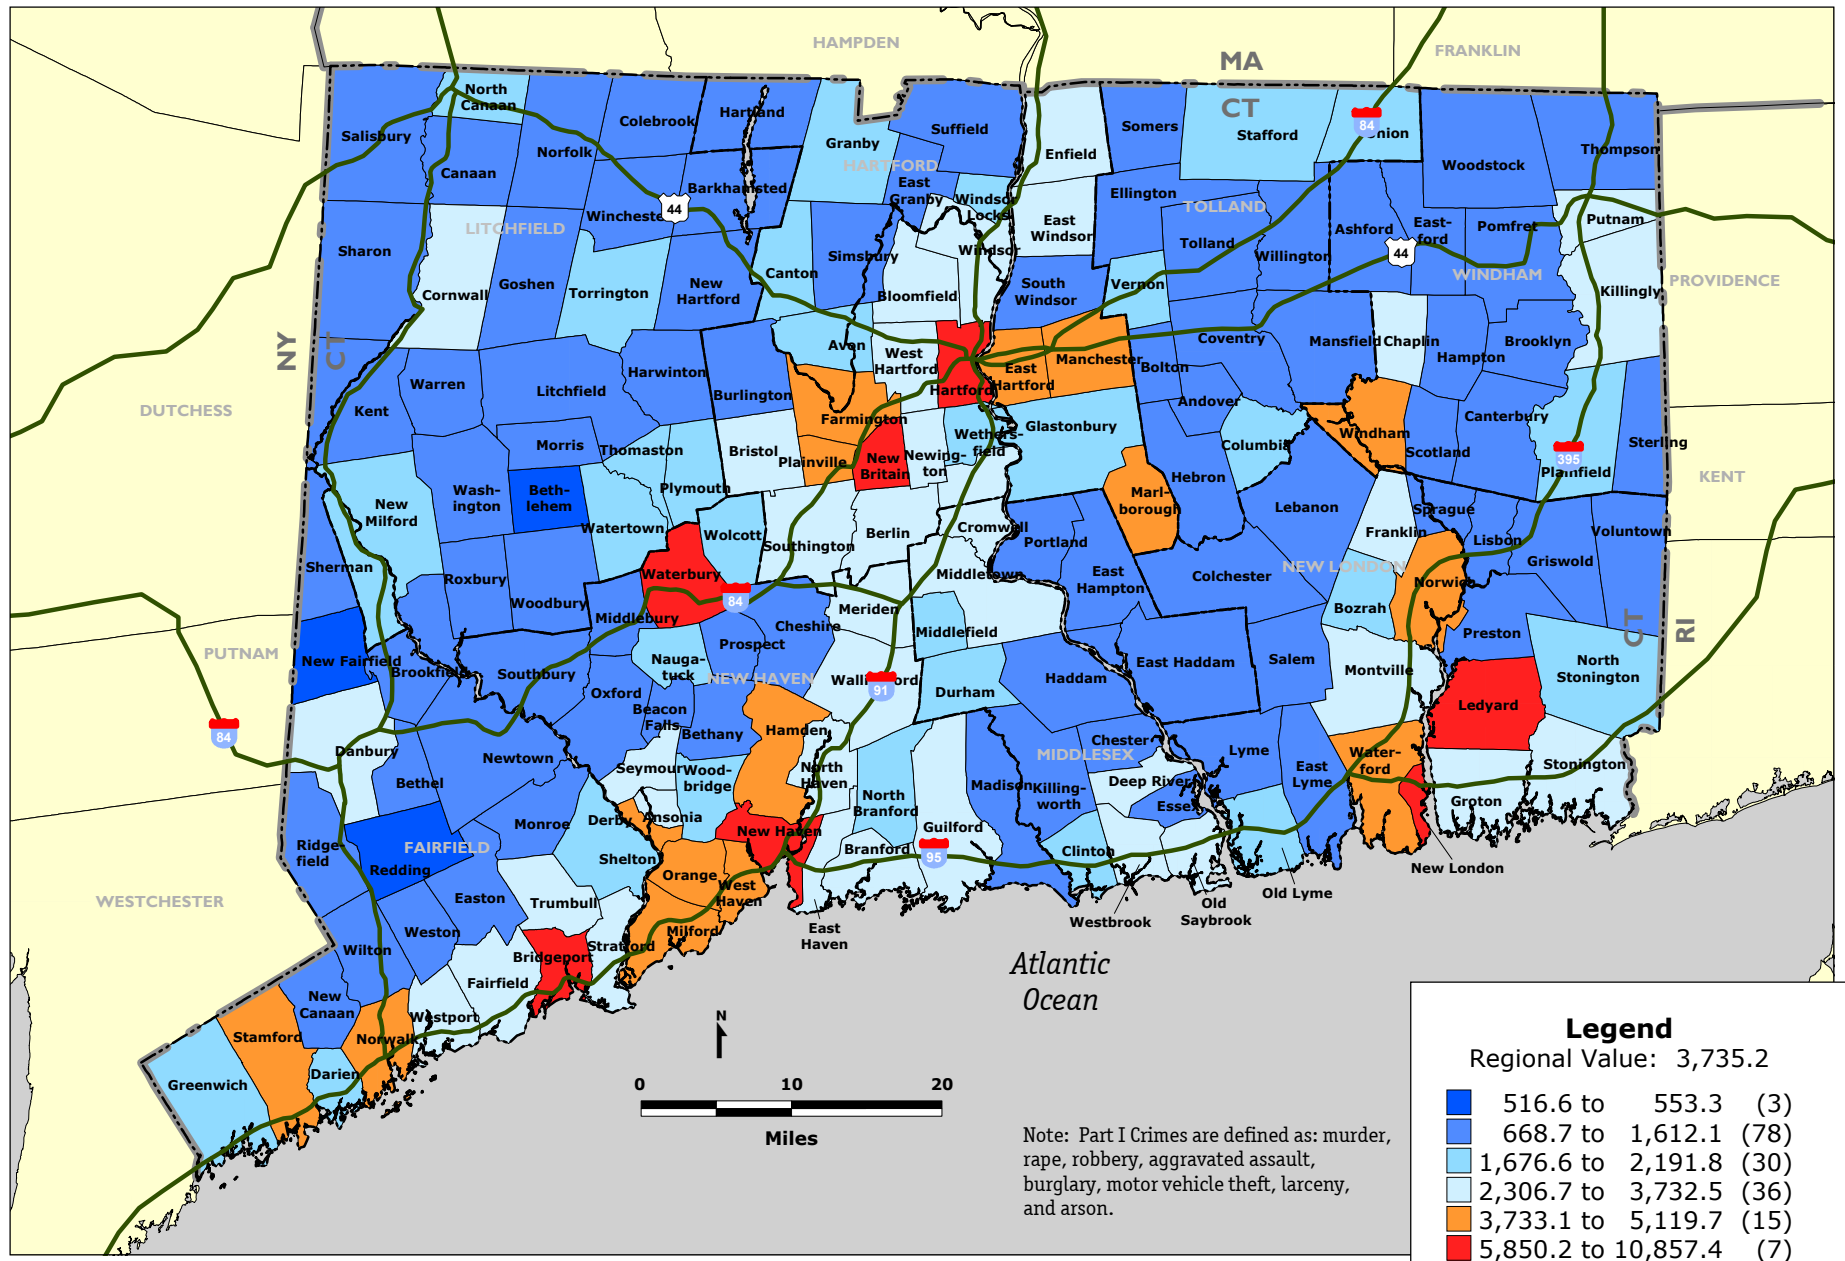

Connecticut: Part I Crimes per 100,000 Persons by Municipality, 1998

Data Source: Connecticut State Police.