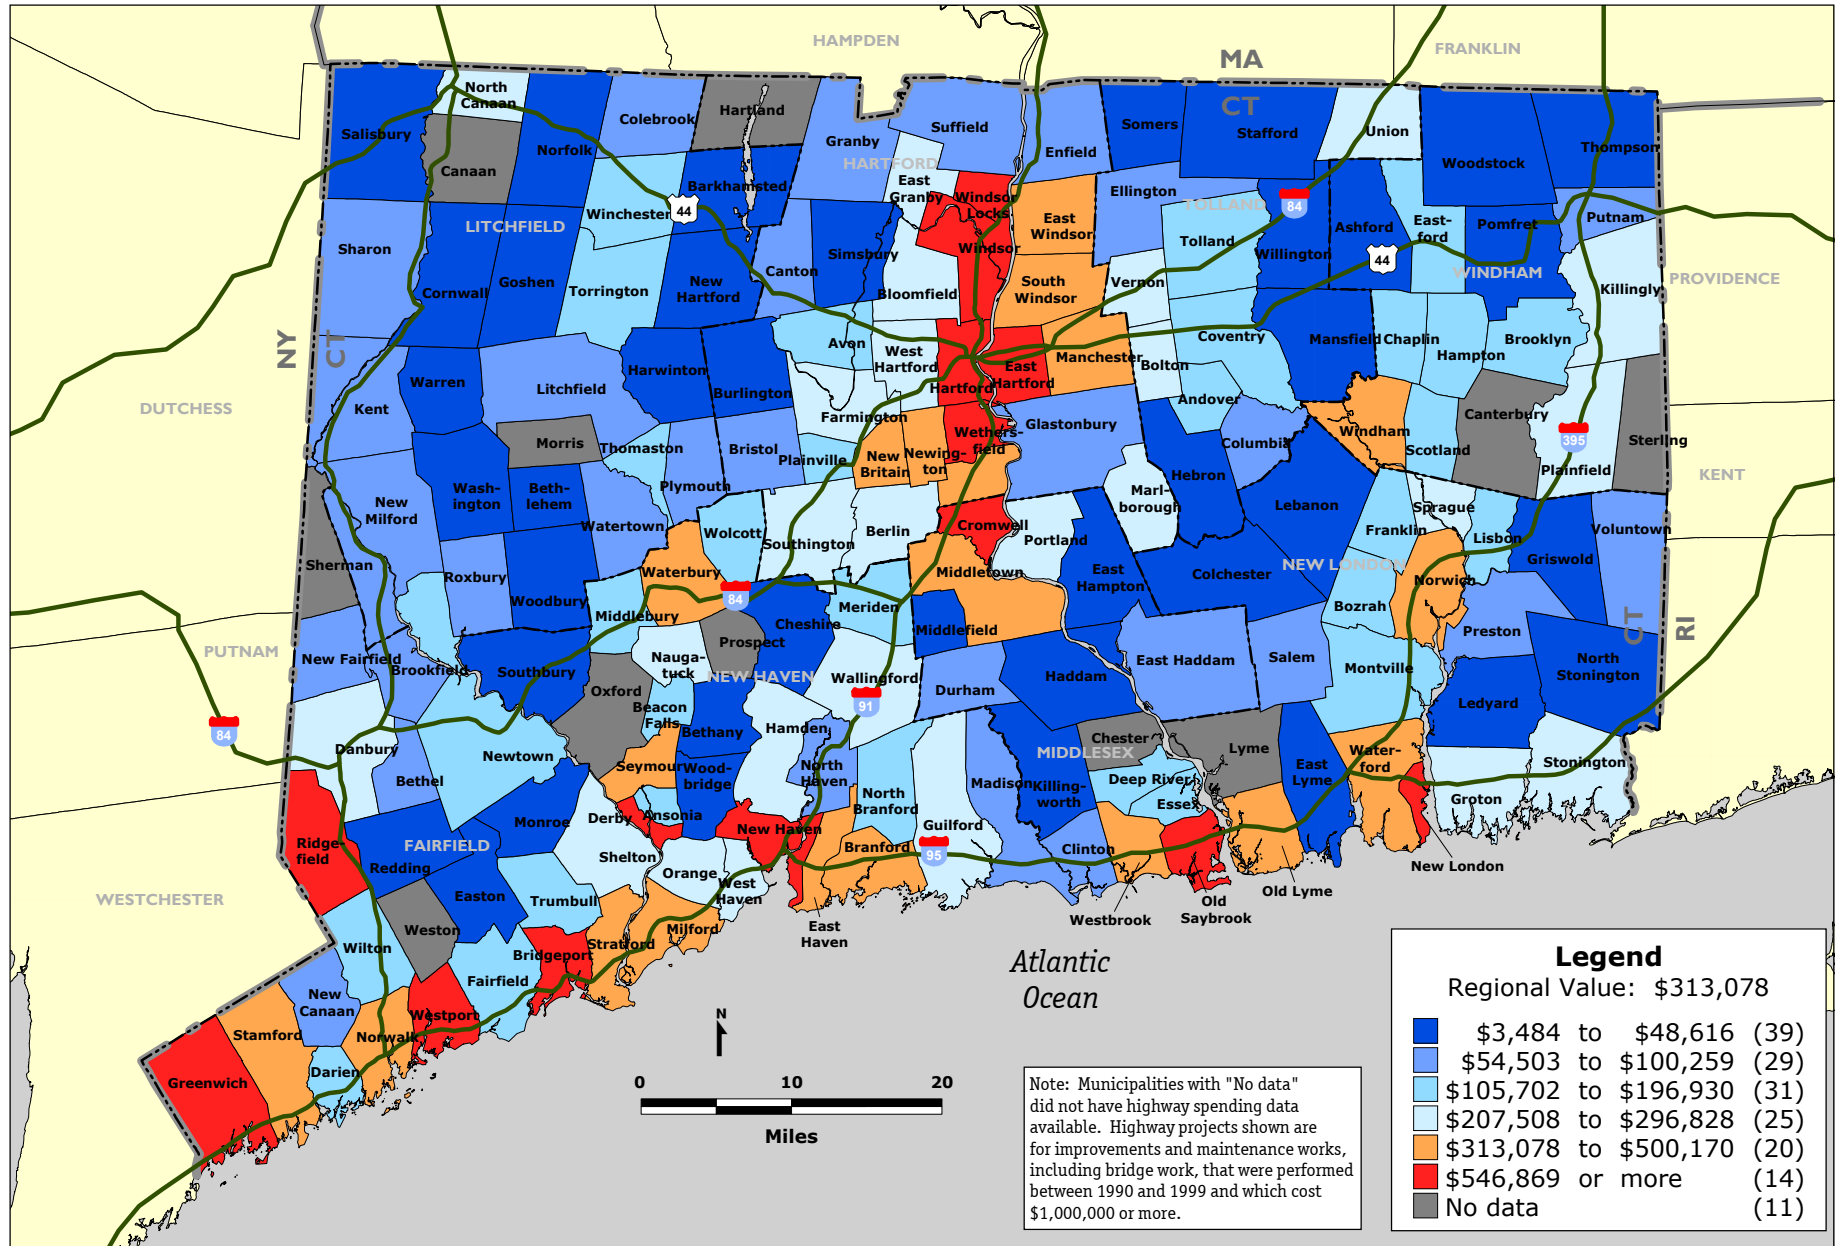

Connecticut: Past Highway Spending per lane mile by Municipality, 1990-1999

Data Source: Connecticut Department of Transportation.