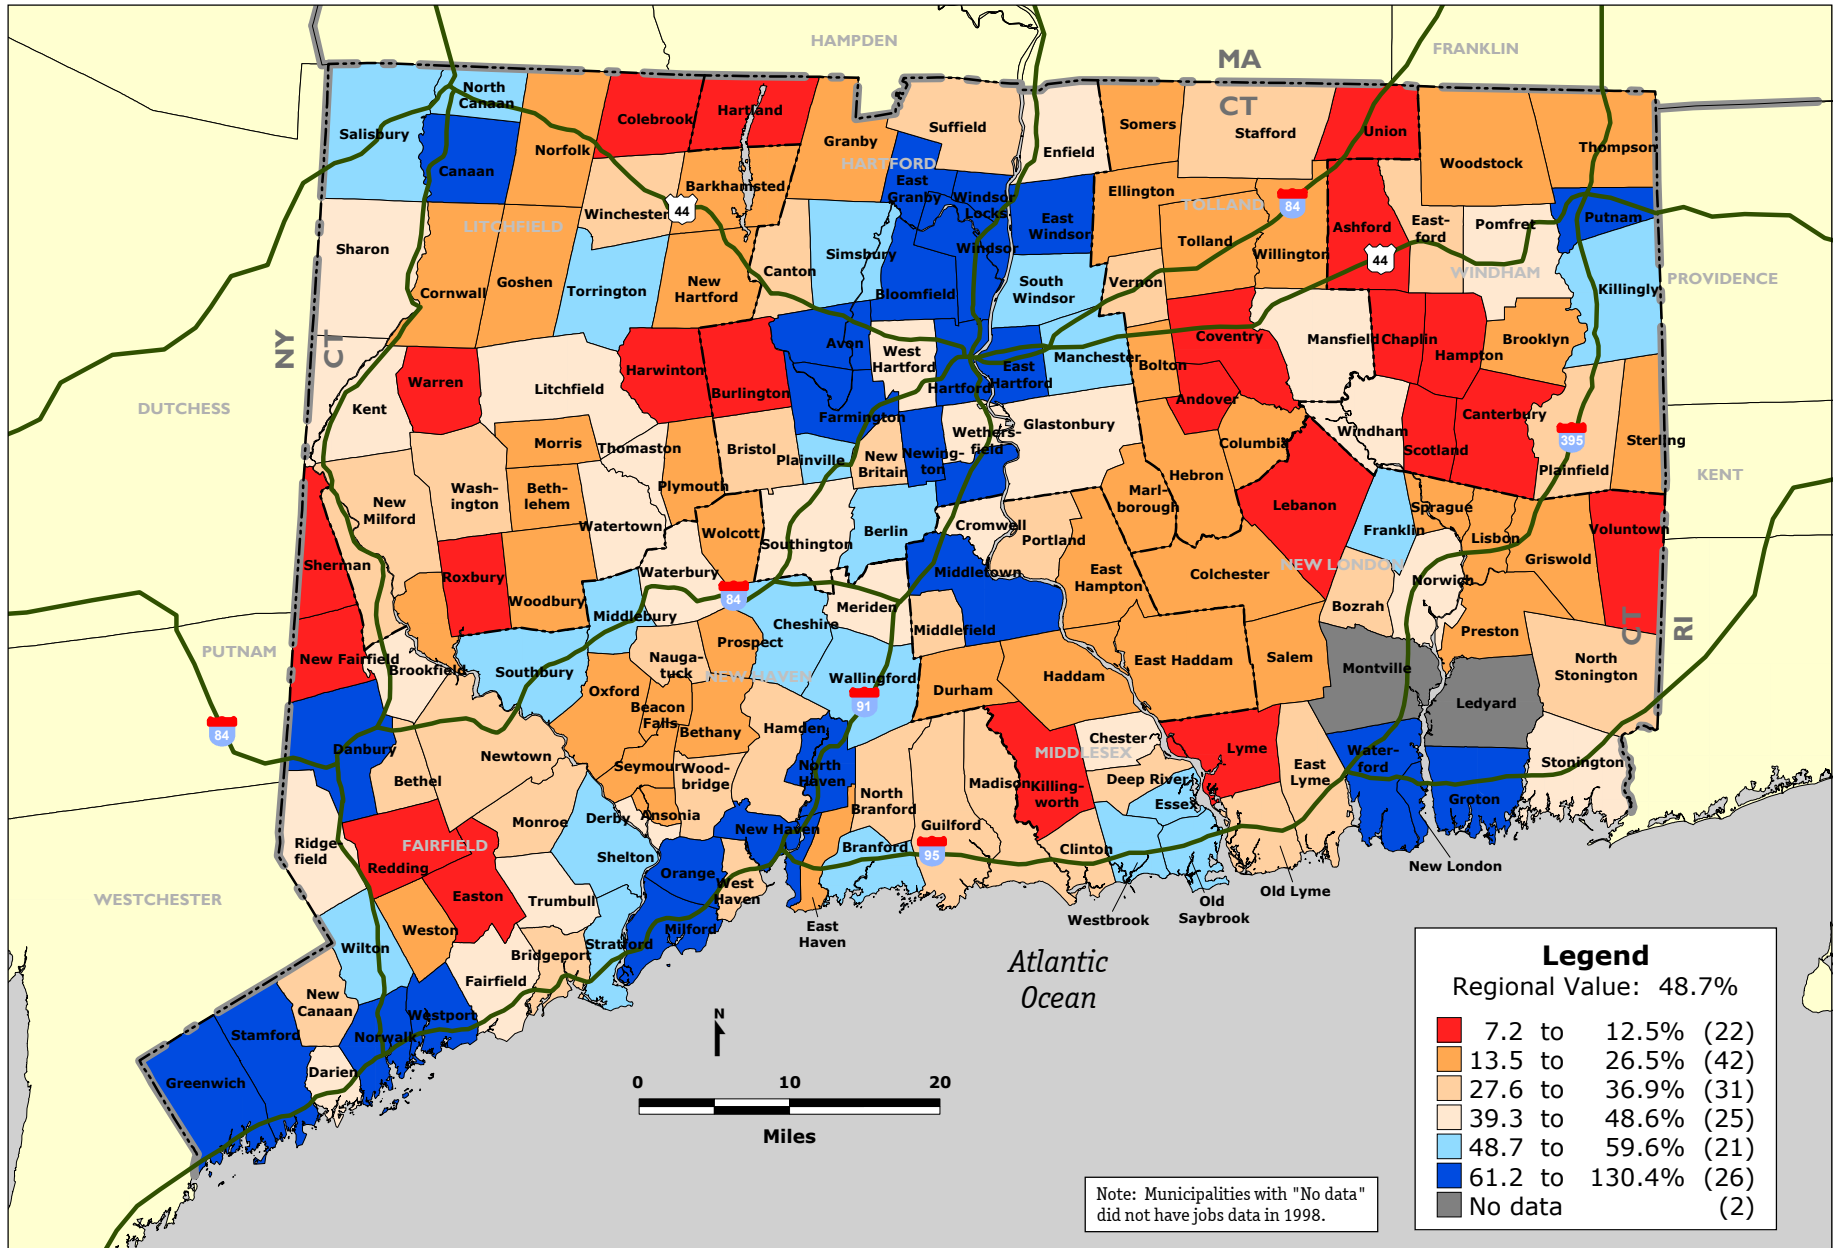

Connecticut: Jobs per 100 Persons by Municipality, 1998

Data Source: Connecticut Department of Labor.