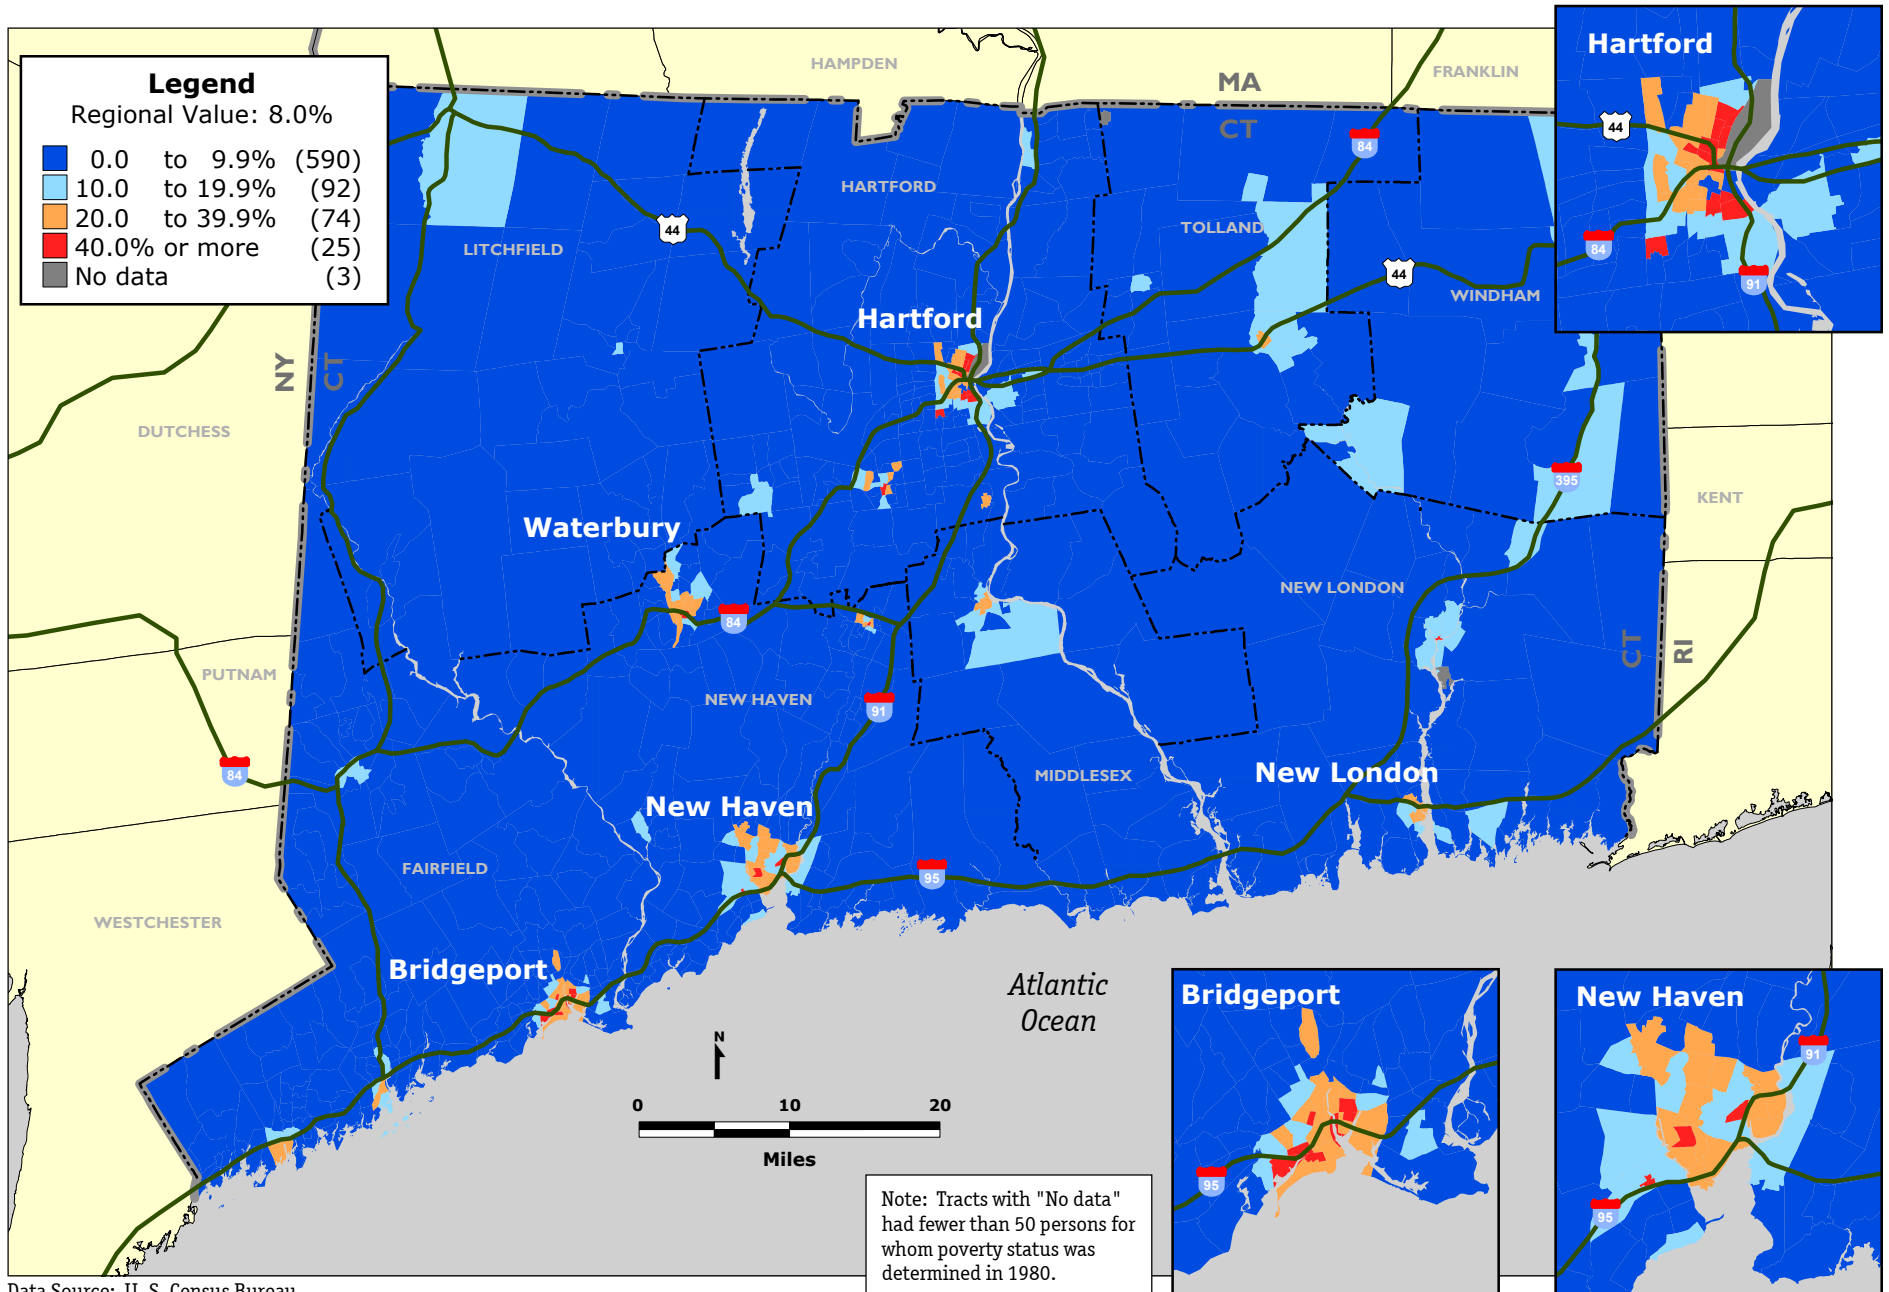

Connecticut: Percentage of Persons in Poverty by Census Tract, 1980

Data Source: U. S. Census Bureau.